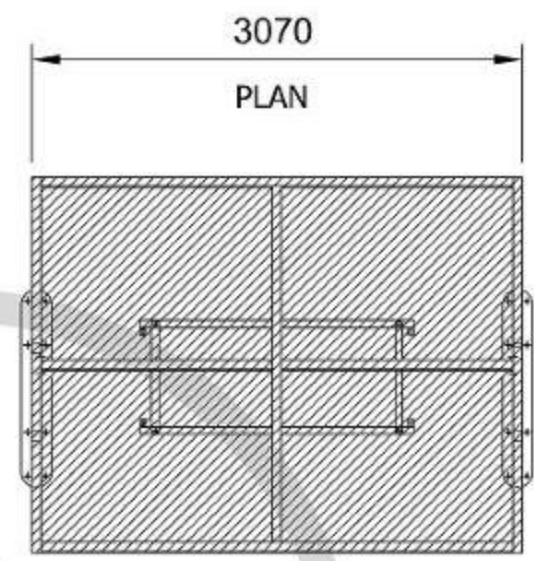

| | | | | |
|---|------------|--|---------|----------------|
| Designed by | Checked by | Approved by | Date | Date |
|  | | TITLE Best Buy fully Open Cycle Shelter for 6 cycles - bolt down | | |
| The Shelter Expert | | DRG. No. | Edition | Sheet 1 / 1 |