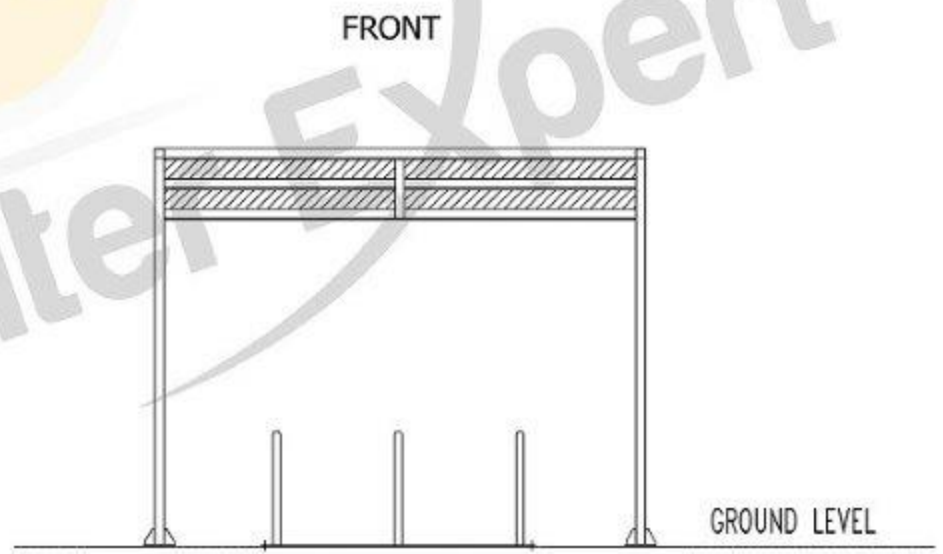

Designed by	Checked by	Approved by	Date	Date
		TITLE Best Buy fully Open Cycle Shelter for 6 cycles - bolt down		
The Shelter Expert		DRG. No.	Edition	Sheet 1 / 1

171