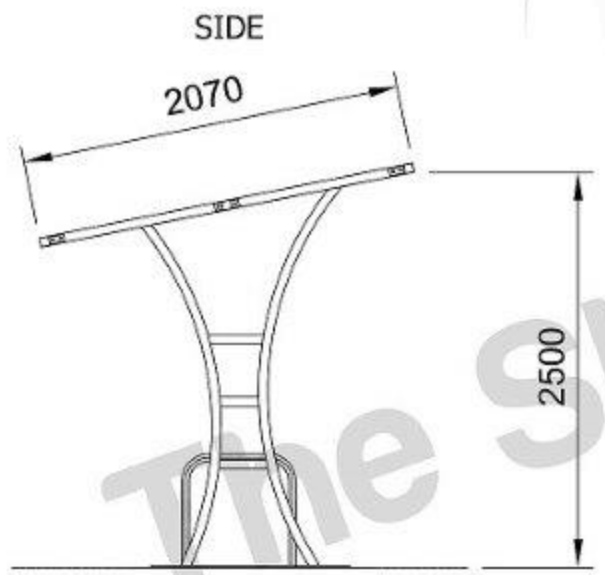

Designed by	Checked by	Approved by	Date	Date
		TITLE Best Buy fully Open Cycle Shelter for 6 cycles - bolt down		
The Shelter Expert		DRG. No.	Edition	Sheet 1 / 1

171